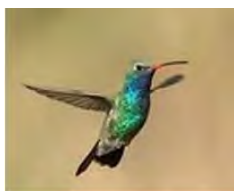

If you would like to see your photographs highlighted here, send one or two pictures with a short paragraph to Sandy Sorkin & Rick Wright at MontclairBirdClub100@gmail.com.

Southwest Wings