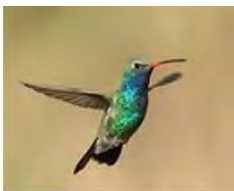

THE MONTCLAIR BIRD CLUB

YOUR WEEKLY BIRD 29

March 24, 2024

by Rick Wright

Song Sparrow

The familiar song sparrow is one of the most geographically variable of all birds, with a good two dozen subspecies recognized at the moment. The races differ not just in color but in size, with the larger, found on Bering Sea islands, nearly thrush-sized.

This photo shows a dark, slender-billed bird from the Pacific Northwest and a pale, lightly marked individual from the Sonoran Desert.

Pale reddish birds like this are so un-song sparrow-like that they are named *fallax*, “the trickster.” For those of us from the east, northwestern birds, like this *morphna* from British Columbia, can be just as puzzling.

The song sparrows of coastal southern California, such as *heermani*, are bright white below with crisp black streaks.

If you would like to see your photographs highlighted here, send one or two pictures with a short paragraph to Sandy Sorkin & Rick Wright at MontclairBirdClub100@gmail.com.